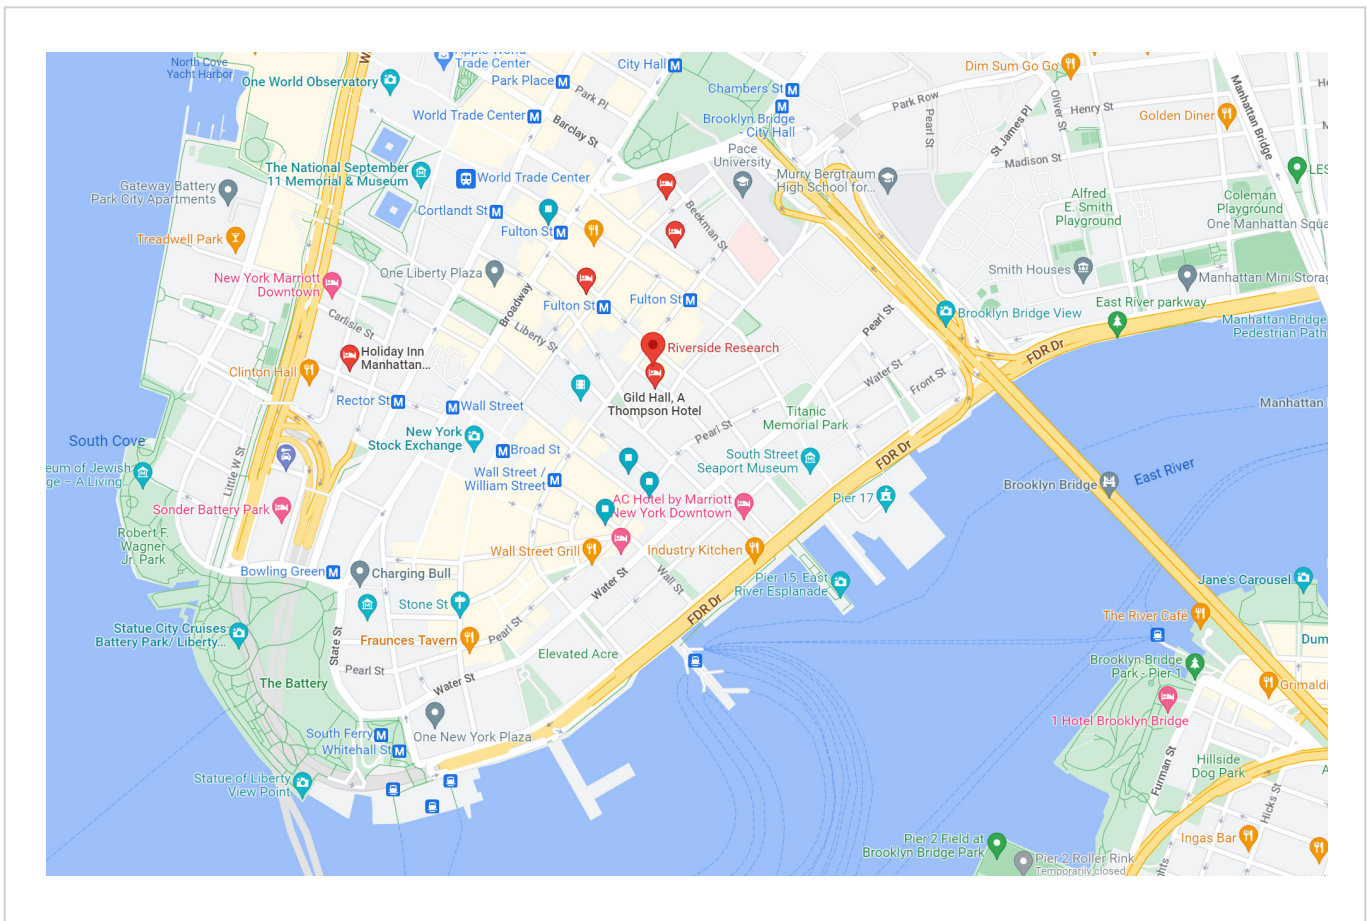

VISITOR GUIDE

Riverside Research Manhattan Office

100 William Street, 17th Floor | New York, NY 10038  212.502.1710  212.502.1742

Welcome

to New York, New York

Welcome to our Riverside Research Manhattan Research Office. Our office is strategically located, with easy access to public transportation and an abundance of shopping and dining options.

49-53 Ann Street
New York, NY 10038
212.513.0003

The Beekman

123 Nassau St
New York, NY 10038
212.233.2300

Artezen Hotel

24 John St
New York, NY 10038
212.566.5511

Holiday Inn New York City

51 Nassau Street
New York, NY 10038
212.227.3007

Gild Hall

15 Gold St
New York, NY 10038
212.232.7700

**NEARBY
MANHATTAN
ATTRACTIONS**

Brooklyn Bridge

0.4 miles away

Barthman's Sidewalk Clock

0.6 miles away

Wall Street Walks

1.1 miles away

One World Trade Center

1.5 miles away

NEARBY MANHATTAN RESTAURANTS

Nobu

JAPANESE
195 Broadway
New York, NY 10007
212.219.0500

Dig Inn

80 Pine St
New York, NY 10005
212.785.1110