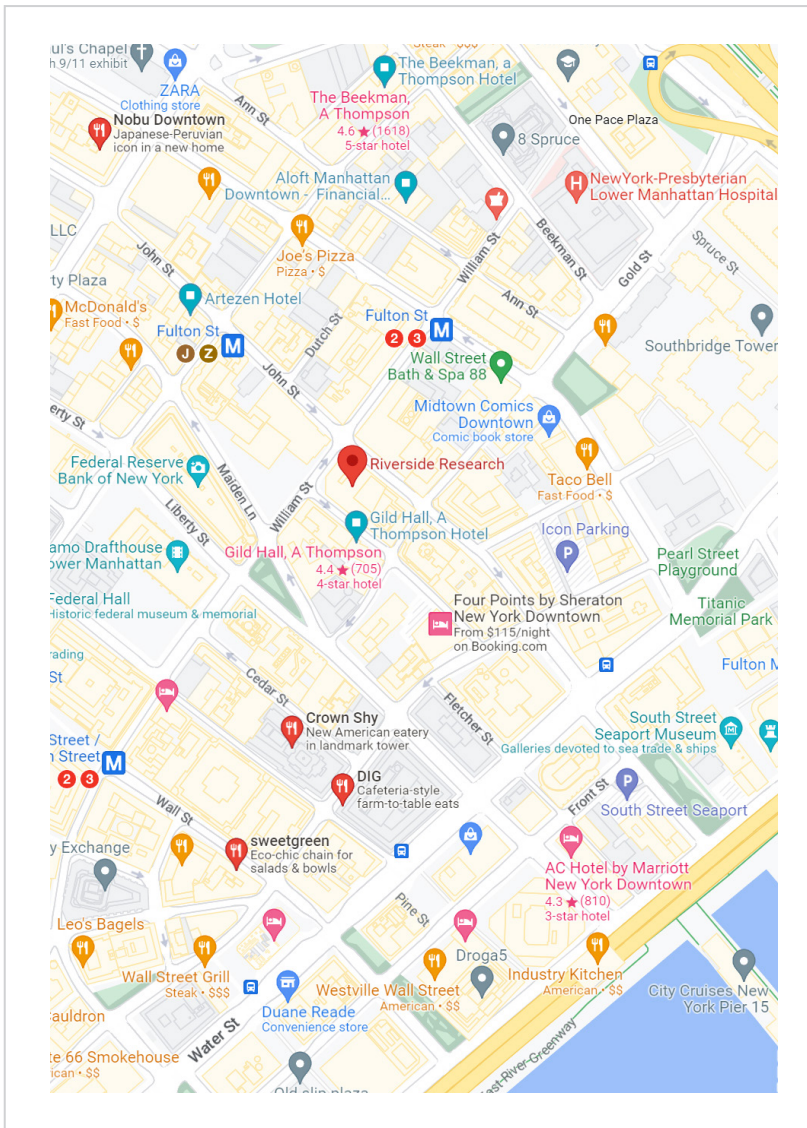

VISITOR GUIDE

Riverside Research Manhattan Office

100 William Street, 17th Floor | New York, NY 10038  212.502.1710  212.502.1742

Welcome

to New York, New York

Welcome to our Riverside Research Manhattan Research Office. Our office is strategically located, with easy access to public transportation and an abundance of shopping and dining options.

49-53 Ann Street
New York, NY 10038
212.513.0003

The Beekman

123 Nassau St
New York, NY 10038
212.233.2300

Artezen Hotel

24 John St
New York, NY 10038
212.566.5511

Holiday Inn New York City

51 Nassau Street
New York, NY 10038
212.227.3007

Gild Hall

15 Gold St
New York, NY 10038
212.232.7700

**NEARBY
MANHATTAN
ATTRACTIONS**

Brooklyn Bridge

0.4 miles away

Barthman's Sidewalk Clock

0.6 miles away

Wall Street Walks

1.1 miles away

One World Trade Center

1.5 miles away

NEARBY MANHATTAN RESTAURANTS

Nobu

JAPANESE
195 Broadway
New York, NY 10007
212.219.0500

Dig Inn

80 Pine St
New York, NY 10005
212.785.1110