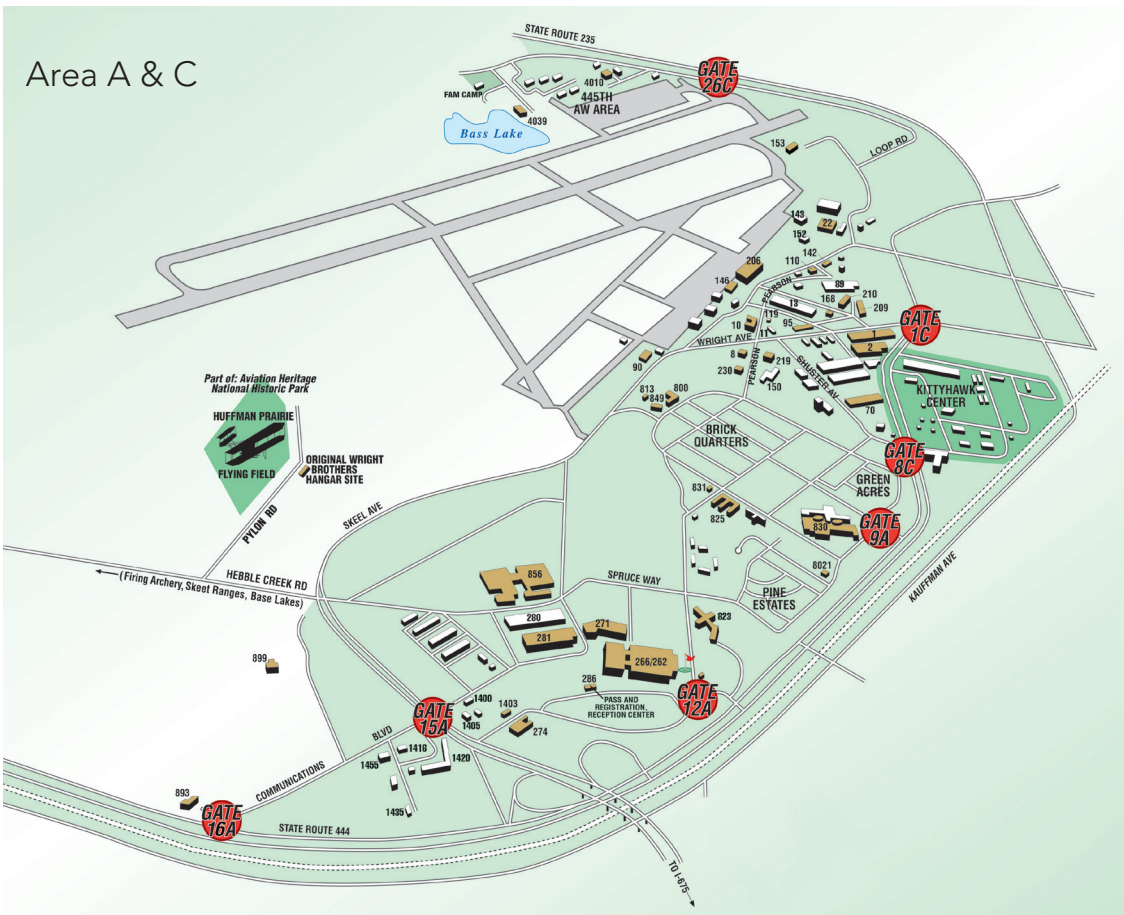

BEAVERCREEK FACILITY FEATURES

- Wright-Patterson AFB is nearby and is the largest, most diverse, and organizationally complex base in the Air Force. Missions include acquisition, logistics management, research and development, education, flight operations, and many others.
- Home to the Open Innovation Center that is dedicated to promoting collaborative, multi-disciplinary research within Riverside Research and among industry, academia, and our customers.
- Close proximity to numerous hotel accommodations.
- Immediate access to Interstate 675, providing direct connection to US-35 and I-75.
- Right next to The Mall at Fairfield Commons where a variety of shops and restaurants are located.

WRIGHT-PATTERSON AIR FORCE BASE

Area B

Area A & C

**NEARBY
BEAVERCREEK
HOTELS**

Hilton Garden Inn

3520 Pentagon Park Blvd
Dayton, OH 45431
937.458.2650

Homewood Suites

2750 Presidential Dr
Fairborn, OH 45324
937.429.0600

La Quinta Inn & Suites

2540 University Blvd
Fairborn, OH 45324
937.490.2000

Tru by Hilton

3813 Colonel Glenn Hwy
Fairborn, OH 45324
937.988.0250

**NEARBY
BEAVERCREEK
ATTRACTIONS**

**National Museum of the
United States Air Force**

7.40 miles away

RiverScape Metropark

9.40 miles away

NEARBY BEAVERCREEK RESTAURANTS

Black Rock Bar & Grill

2745 Fairfield Commons Blvd
Beavercreek Township, OH 45431
937.988.0026

MacKenzie River Pizza

2739 Fairfield Commons Blvd
Beavercreek, OH 45431
937.320.2255